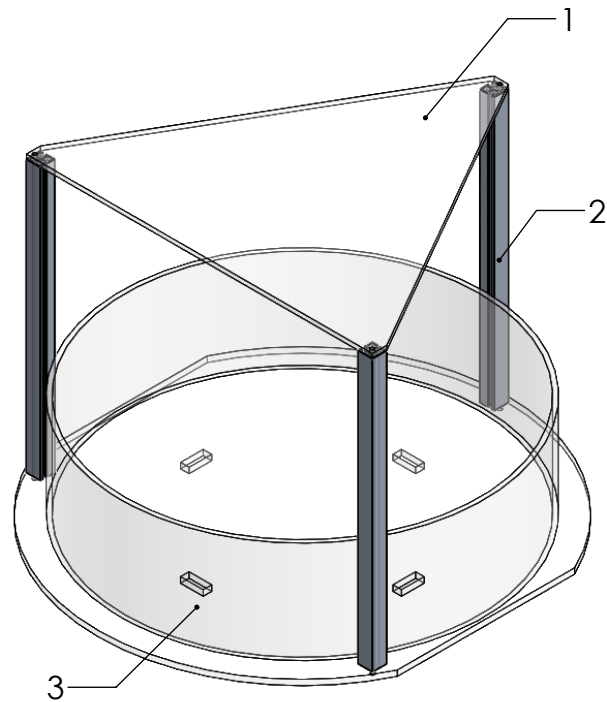

## HT3 Frame

# Add-On: The HT3 Frame

ITEM NO.	PART NAME	DESCRIPTION	QTY.
1	FRAME TOP	TOP PLATFORM FOR CAMERA PLACEMENT	1
2	FRAME LEG	LEG FOR FRAME TOP	3
3	HT3 TANK	CUSTOM TANK FOR FLUID EXPERIMENTS	1

## Required Tools

5mm hex key