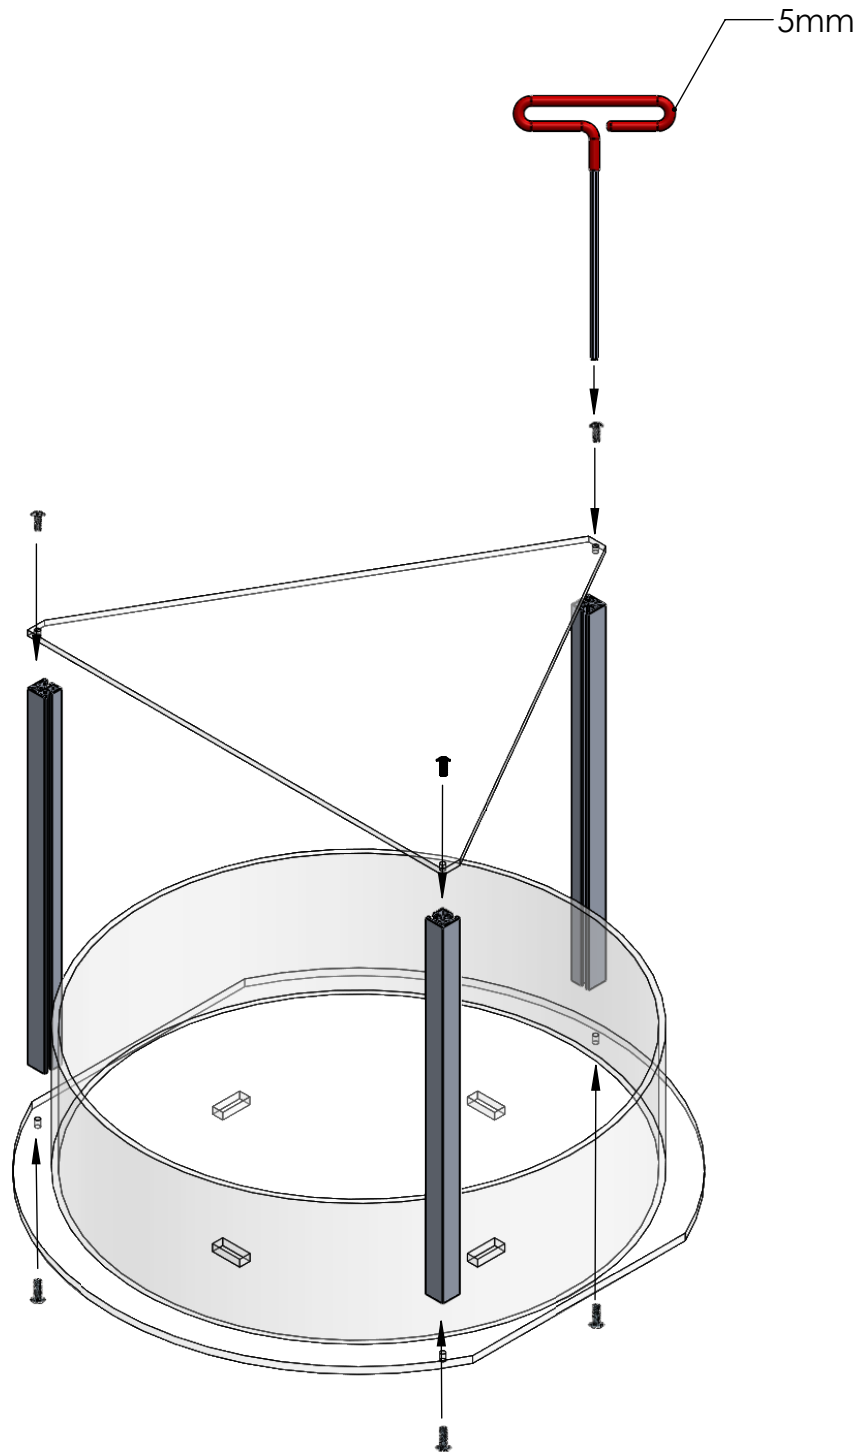

Additional Connection Pieces

PIECE NUMBER	PART #	DESCRIPTION	QTY
1	21.9985	LONG BOLT FOR LEG TO TANK	3
2	21.9984	SHORT BOLT FOR LEG TO FRAME TOP	3

Attaching the Frame