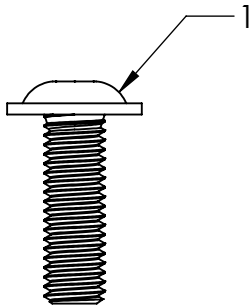

Additional Connection Pieces

PIECE NUMBER	PART #	DESCRIPTION	QTY
1	21.9985	LONG BOLT FOR LEG TO TANK	3
2	21.9984	SHORT BOLT FOR LEG TO FRAME TOP	3