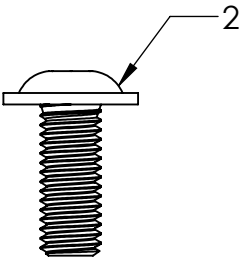

# Add-On: The HT3 Frame

ITEM NO.	PART NAME	DESCRIPTION	QTY.
1	FRAME TOP	TOP PLATFORM FOR CAMERA PLACEMENT	1
2	FRAME LEG	LEG FOR FRAME TOP	3
3	HT3 TANK	CUSTOM TANK FOR FLUID EXPERIMENTS	1

## Color Code

ITEM NO.	NAME	LENGTH (IN.)	LENGTH (cm)	COLOR
2	FRAME LEG	24	60.96	GRAY

## Required Tools

5mm hex key

# Additional Connection Pieces

PIECE NUMBER	PART #	DESCRIPTION	QTY
1	21.9985	LONG BOLT FOR LEG TO TANK	3
2	21.9984	SHORT BOLT FOR LEG TO FRAME TOP	3