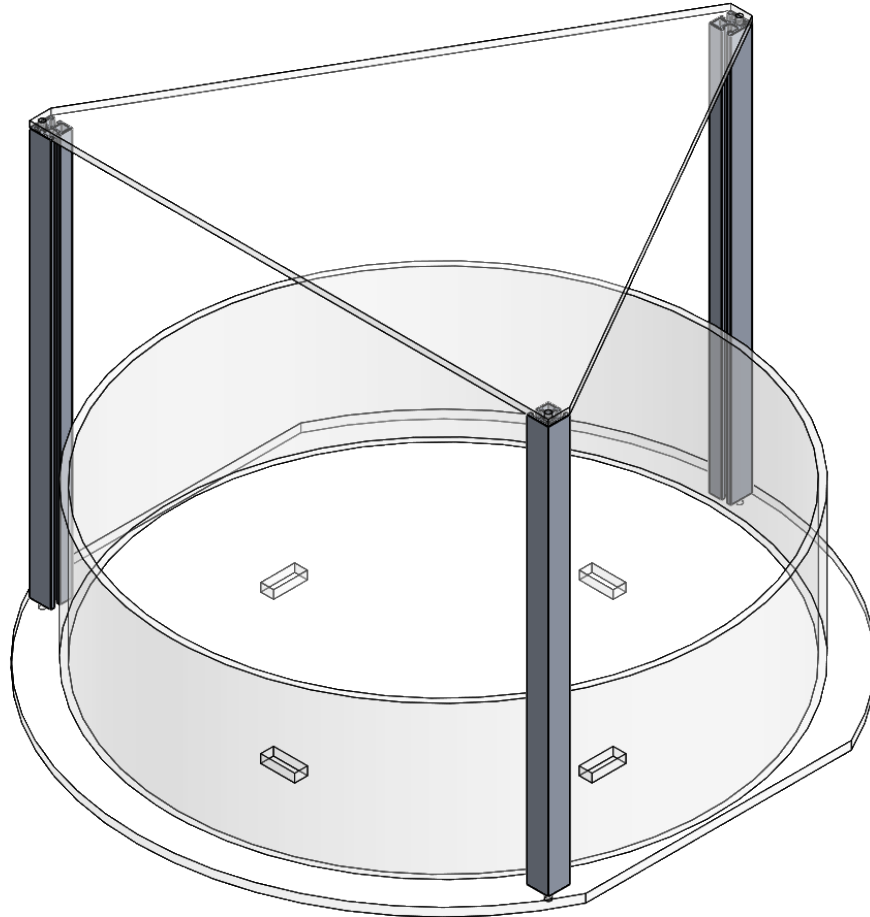

## HT3 Frame

# Add-On: The HT3 Frame

ITEM NO.	PART NAME	DESCRIPTION	QTY.
1	FRAME TOP	TOP PLATFORM FOR CAMERA PLACEMENT	1
2	FRAME LEG	LEG FOR FRAME TOP	3
3	HT3 TANK	CUSTOM TANK FOR FLUID EXPERIMENTS	1